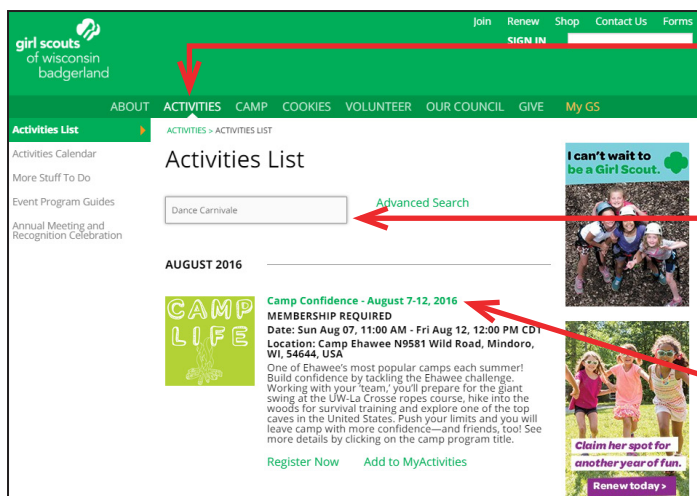

How to Register for a Program

→→→ It's all online using our slick system!

Sign up for all Badgerland programs at
gsbadgerland.org

- 1) Visit gsbadgerland.org.
- 2) Click the Activities tab
- 3) Easily find the programs listed in this book 3 ways:
 - by viewing the calendar
 - scrolling the Activities List
 - enter the program name in the search bar (easiest!)

Click the 'Activities' tab to see all the programs

Find your program by scrolling the list, viewing the calendar or by entering the program name in the search bar.

Click on the green program title to see all of the program details *before* registering.