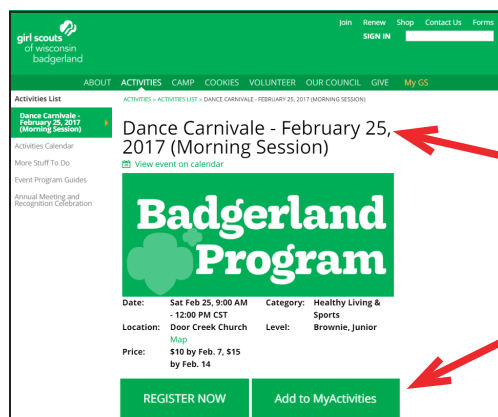

Here's the program! Now you have a choice to start registration or place it in your My Activities cart for later. **Don't wait too long; programs fill up fast!**